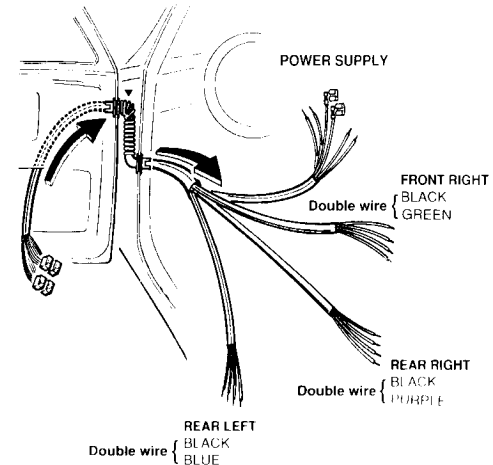

SPAL Kit 7 UNIVERSAL SWITCHES on door casing

Cod. 3304.0063

TOP VIEW WIRING DIAGRAM

- L • GREY
- D • } MOTOR DRIVE SIDE
- S • }
- + • RED
- • BROWN
- D • BLACK } DOUBLE WIRE
- S • GREEN }

- L • GREY
- D • BLACK } DOUBLE WIRE
- S • BLUE }
- + • RED
- • BROWN
- D • BLACK } DOUBLE WIRE
- S • PURPLE }

FRONT LEFT (Drive side)

REAR LEFT

Cod. 3304.0079 (optional)

FRONT RIGHT

REAR RIGHT

ex. SPAL WIRE LOOP Cod. 3304.0080