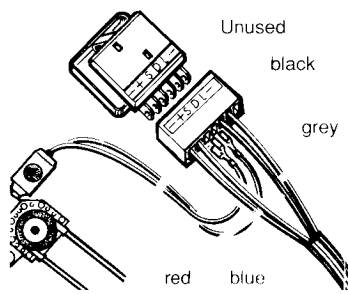

SPAL Kit 7 UNIVERSAL SWITCHES on door casing

Cod. 3304.0063

TOP VIEW WIRING DIAGRAM

- L • GREY
- D • } MOTOR DRIVE SIDE
- S • }
- + • RED
- • BROWN
- D • BLACK } DOUBLE WIRE
- S • GREEN }

- L • GREY
- D • BLACK } DOUBLE WIRE
- S • BLUE }
- + • RED
- • BROWN
- D • BLACK } DOUBLE WIRE
- S • PURPLE }

FRONT LEFT (Drive side)

REAR LEFT

Cod. 3304.0079 (optional)

FRONT RIGHT

REAR RIGHT

ex. SPAL WIRE LOOP Cod. 3304.0080