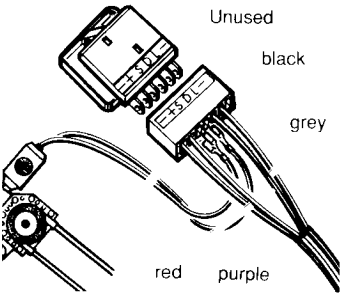

SPAL Kit 7 UNIVERSAL SWITCHES on door casing

Cod. 3304.0063

TOP VIEW WIRING DIAGRAM

- L • GREY
- D • } MOTOR DRIVE SIDE
- S • }
- + • RED
- • BROWN
- D • BLACK } DOUBLE WIRE
- S • GREEN }

- L • GREY
- D • BLACK } DOUBLE WIRE
- S • BLUE }
- + • RED
- • BROWN
- D • BLACK } DOUBLE WIRE
- S • PURPLE }

FRONT LEFT (Drive side)

REAR LEFT

Cod. 3304.0079 (optional)

FRONT RIGHT

REAR RIGHT

ex. SPAL WIRE LOOP Cod. 3304.0080