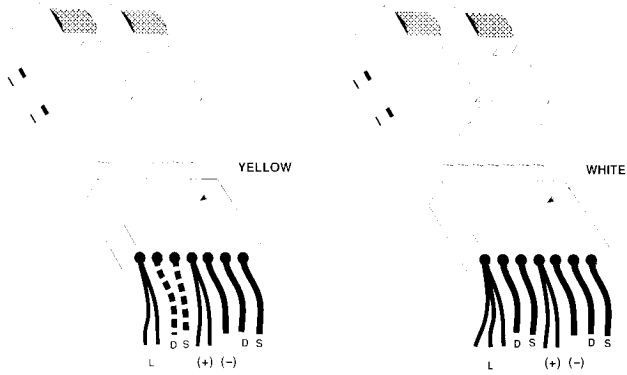

SPAL Kit 7 UNIVERSAL SWITCHES on door casing

Cod. 3304.0063

TOP VIEW WIRING DIAGRAM

- L • GREY
- D • } MOTOR DRIVE SIDE
- S • }
- + • RED
- • BROWN
- D • BLACK } DOUBLE WIRE
- S • GREEN }

- L • GREY
- D • BLACK } DOUBLE WIRE
- S • BLUE }
- + • RED
- • BROWN
- D • BLACK } DOUBLE WIRE
- S • PURPLE }

FRONT LEFT (Drive side)

REAR LEFT

Cod. 3304.0079 (optional)

FRONT RIGHT

REAR RIGHT

ex. SPAL WIRE LOOP Cod. 3304.0080