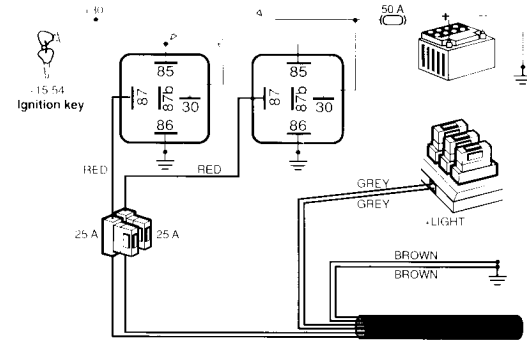

SPAL Kit 7 UNIVERSAL SWITCHES on door casing

Cod. 3304.0063

TOP VIEW WIRING DIAGRAM

- L • GREY
- D • } MOTOR DRIVE SIDE
- S • }
- + • RED
- • BROWN
- D • BLACK } DOUBLE WIRE
- S • GREEN }

- L • GREY
- D • BLACK } DOUBLE WIRE
- S • BLUE }
- + • RED
- • BROWN
- D • BLACK } DOUBLE WIRE
- S • PURPLE }

FRONT LEFT (Drive side)

REAR LEFT

Cod. 3304.0079 (optional)

FRONT RIGHT

REAR RIGHT

ex. SPAL WIRE LOOP Cod. 3304.0080