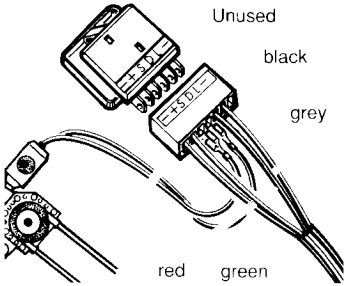

SPAL Kit 7 UNIVERSAL SWITCHES on door casing

Cod. 3304.0063

TOP VIEW WIRING DIAGRAM

- L • GREY
- D • } MOTOR DRIVE SIDE
- S • }
- + • RED
- • BROWN
- D • BLACK } DOUBLE WIRE
- S • GREEN }

- L • GREY
- D • BLACK } DOUBLE WIRE
- S • BLUE }
- + • RED
- • BROWN
- D • BLACK } DOUBLE WIRE
- S • PURPLE }

FRONT LEFT (Drive side)

REAR LEFT

Cod. 3304.0079 (optional)

FRONT RIGHT

REAR RIGHT

ex. SPAL WIRE LOOP Cod. 3304.0080