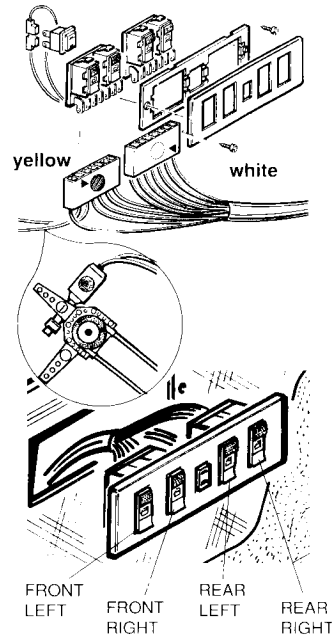

SPAL Kit 7 UNIVERSAL SWITCHES on door casing

Cod. 3304.0063

TOP VIEW WIRING DIAGRAM

- L • GREY
- D • } MOTOR DRIVE SIDE
- S • }
- + • RED
- • BROWN
- D • BLACK } DOUBLE WIRE
- S • GREEN }

- L • GREY
- D • BLACK } DOUBLE WIRE
- S • BLUE }
- + • RED
- • BROWN
- D • BLACK } DOUBLE WIRE
- S • PURPLE }

FRONT LEFT (Drive side)

REAR LEFT

Cod. 3304.0079 (optional)

FRONT RIGHT

REAR RIGHT

ex. SPAL WIRE LOOP Cod. 3304.0080