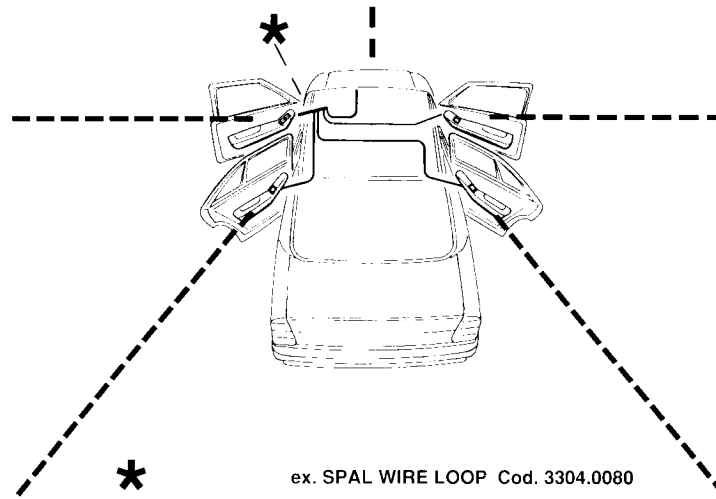

SPAL Kit 7 UNIVERSAL SWITCHES on door casing

Cod. 3304.0063

TOP VIEW WIRING DIAGRAM

- L • GREY
- D • } MOTOR DRIVE SIDE
- S • }
- + • RED
- • BROWN
- D • BLACK } DOUBLE WIRE
- S • GREEN }

- L • GREY
- D • BLACK } DOUBLE WIRE
- S • BLUE }
- + • RED
- • BROWN
- D • BLACK } DOUBLE WIRE
- S • PURPLE }

FRONT LEFT (Drive side)

REAR LEFT

Cod. 3304.0079 (optional)

FRONT RIGHT

REAR RIGHT

ex. SPAL WIRE LOOP Cod. 3304.0080